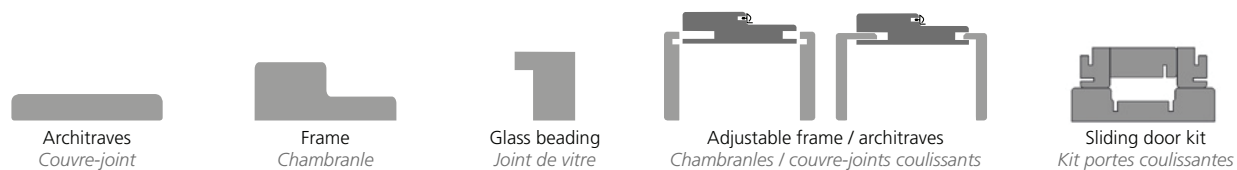

▶ MATCHING ACCESSORIES COMPLÉMENTS ASSORTIS

* Consult for other models of mouldings.
* Veuillez nous consulter pour d'autres modèles de moulures.